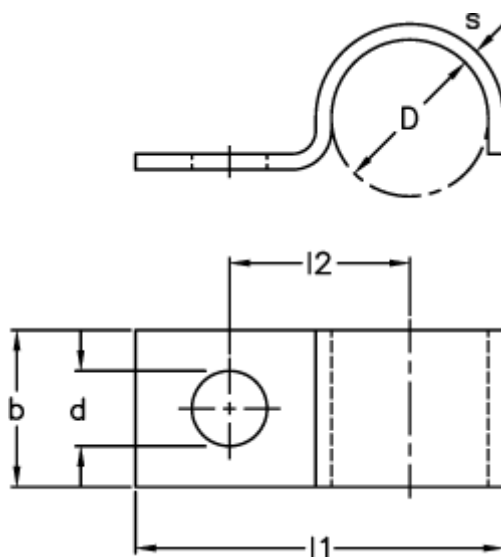

# Data Sheet

Article number: 025307000028

Description: Norma retaining clip type 530  
BSS 28,5x25x3 W1

## Measures

$b = 25$

$D = 28.5$

$d = 9$

$l1 = 52.0$

$l2 = 36.0$

$s = 3$